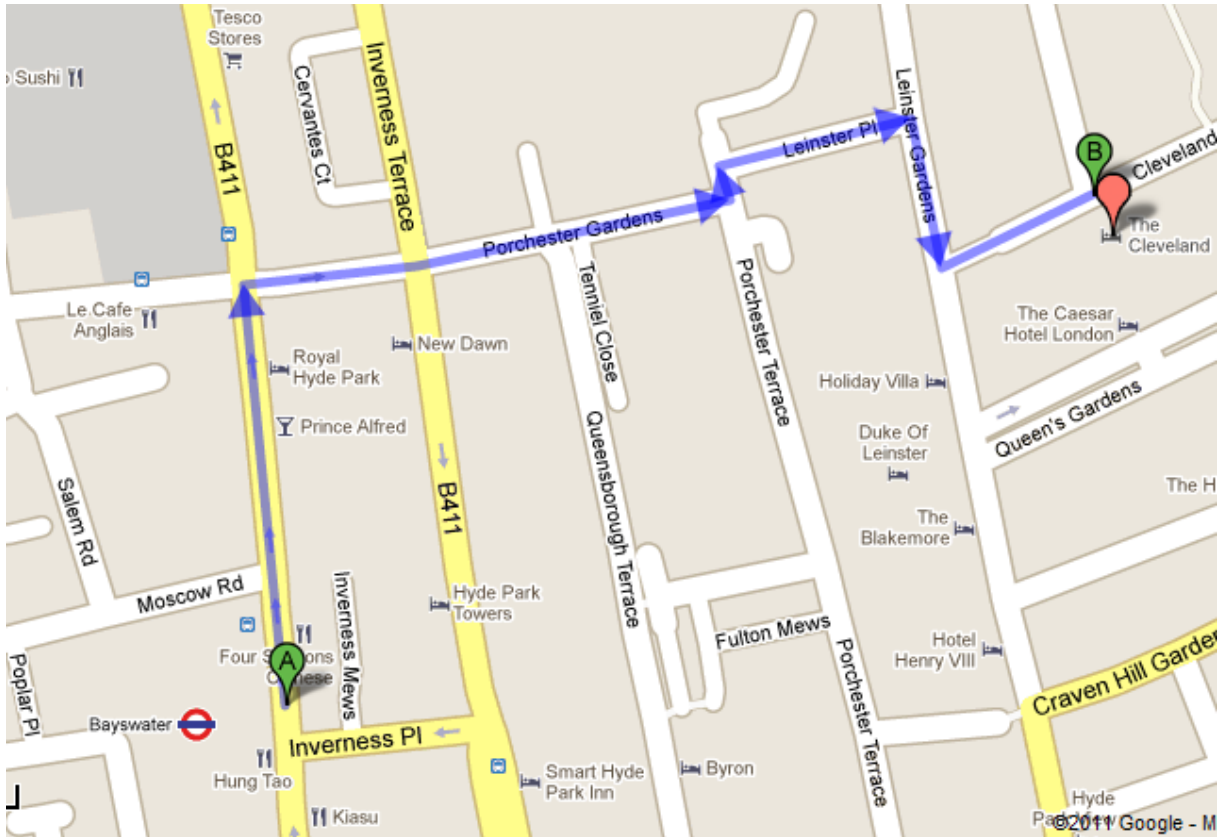

To get to the Lancaster Station from **King's Cross St Pancras** tube Station, take the **Victoria Line** direction **Brixton**. Change at **Oxford Circus Station** for the **Central Line** direction **Ealing Broadway** and get off at **Lancaster Gate**.

[Tube map](#)

Walking direction from Lancaster Gate Station

The Lancaster Gate tube station is only 9 min away from the Hotel.

Head west on **Bayswater Rd** toward **Lancaster Terrace** and turn right at **Elms Mews**. Continue onto **Craven Terrace** then onto **Devonshire Terrace**. Finally turn left at **Cleveland Square**. The Cleveland Hotel would be on your left.

Walking direction from Bayswater tube Station

The hotel is about 7 min away by walk from Bayswater tube Station

Head north on **Queensway** toward **Moscow Rd** turn right at **Porchester Gardens**. At **Porchester Terrace** turn left. Turn right at **Leinster Pl** and right once again on **Leinster Gardens**. Finally turn left at **Cleveland Square**, the Hotel would stay on your right.

From Queensway Station

The Queensway Tube Station is about 9 min away by foot from the Cleveland Hotel.

Head south on **Queensway** toward **Bayswater Rd**, turn left at **Bayswater Rd**. Turn left at **Leinster Terrace** and continue onto **Leinster Gardens**. Finally turn right at **Cleveland Square** and the Cleveland Hotel would be on your right.