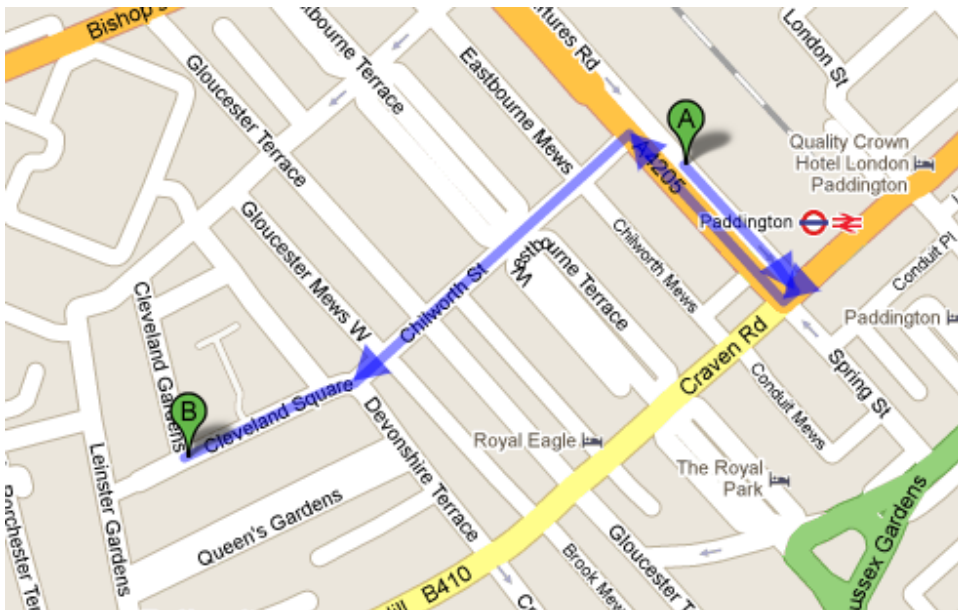

Directions

[From Heathrow Airport](#)

The Cleveland Hotel is located approximately **30 minutes** by taxi from the Heathrow Airport.

You can also take the Heathrow Express train for about **20 minutes** from Heathrow train Station to Paddington train Station. Paddington train Station is located within 10 minutes walk from the Hotel Cleveland. To know how to get to the hotel from the train station, please have look on our “Paddington Station” rubric.

[Walking directions from Paddington Rail Station](#)

The Cleveland Hotel is only **9 minutes** away by walk from the Paddington Rail Station.

Head southeast on **Departures Rd** toward **Praed St** and turn right at **Praed St**. Turn right at **Eastbourne Terrace** and then turn left at **Chilworth St**. Chilworth St turns slightly right and becomes **Cleveland Square**. Keep walking and The Cleveland Hotel would be on your left.

To get to the Lancaster Station from **King's Cross St Pancras** tube Station, take the **Victoria Line** direction **Brixton**. Change at **Oxford Circus Station** for the **Central Line** direction **Ealing Broadway** and get off at **Lancaster Gate**.

[Tube map](#)

Walking direction from Lancaster Gate Station

The Lancaster Gate tube station is only 9 min away from the Hotel.

Head west on **Bayswater Rd** toward **Lancaster Terrace** and turn right at **Elms Mews**. Continue onto **Craven Terrace** then onto **Devonshire Terrace**. Finally turn left at **Cleveland Square**. The Cleveland Hotel would be on your left.