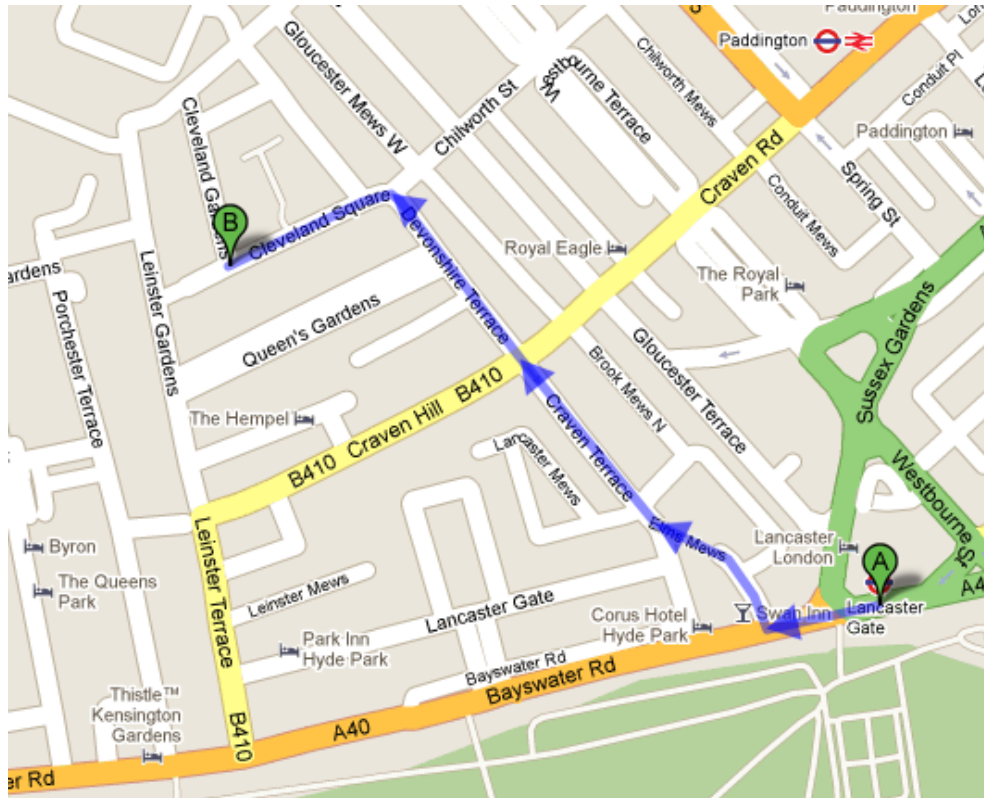

[Walking directions from Paddington Rail Station](#)

The Cleveland Hotel is only **9 minutes** away by walk from the Paddington Rail Station.

Head southeast on **Departures Rd** toward **Praed St** and turn right at **Praed St**. Turn right at **Eastbourne Terrace** and then turn left at **Chilworth St**. Chilworth St turns slightly right and becomes **Cleveland Square**. Keep walking and The Cleveland Hotel would be on your left.

To get to the Lancaster Station from **King's Cross St Pancras** tube Station, take the **Victoria Line** direction **Brixton**. Change at **Oxford Circus Station** for the **Central Line** direction **Ealing Broadway** and get off at **Lancaster Gate**.

[Tube map](#)

Walking direction from Lancaster Gate Station

The Lancaster Gate tube station is only 9 min away from the Hotel.

Head west on **Bayswater Rd** toward **Lancaster Terrace** and turn right at **Elms Mews**. Continue onto **Craven Terrace** then onto **Devonshire Terrace**. Finally turn left at **Cleveland Square**. The Cleveland Hotel would be on your left.

Walking direction from Bayswater tube Station

The hotel is about 7 min away by walk from Bayswater tube Station

Head north on **Queensway** toward **Moscow Rd** turn right at **Porchester Gardens**. At **Porchester Terrace** turn left. Turn right at **Leinster Pl** and right once again on **Leinster Gardens**. Finally turn left at **Cleveland Square**, the Hotel would stay on your right.